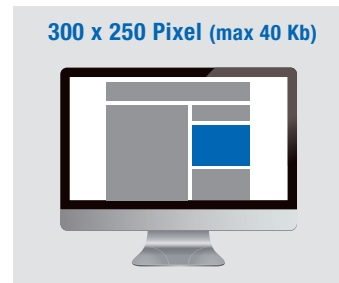

Medium Rectangle (MPU)