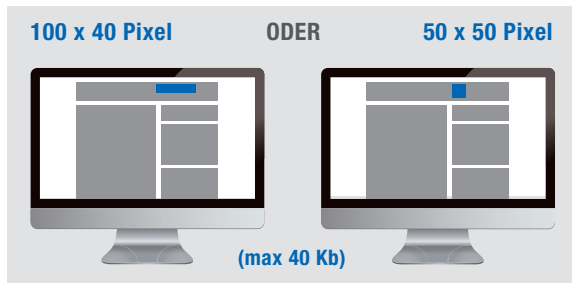

Channelsponsoring

Technische Spezifikationen

Ihr Logo (mit Verlinkung)